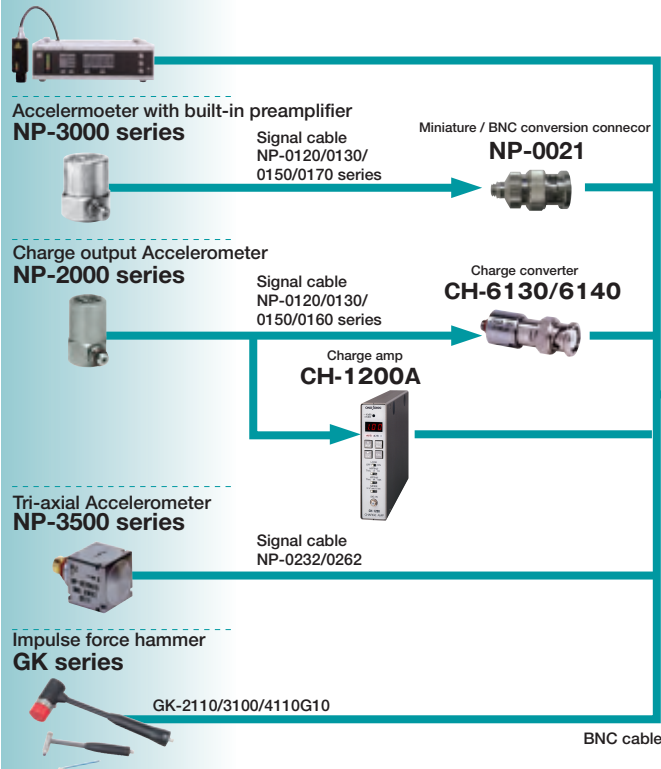

CF-9200/9400 system

Vibration

Laser Doppler Vibrometer / Laser Doppler surface Velocity meter
LV-series

Portable 4ch FFT Analyzer CF-9400

Portable 2ch FFT Analyzer CF-9200

Acoustics

Rotation

USB