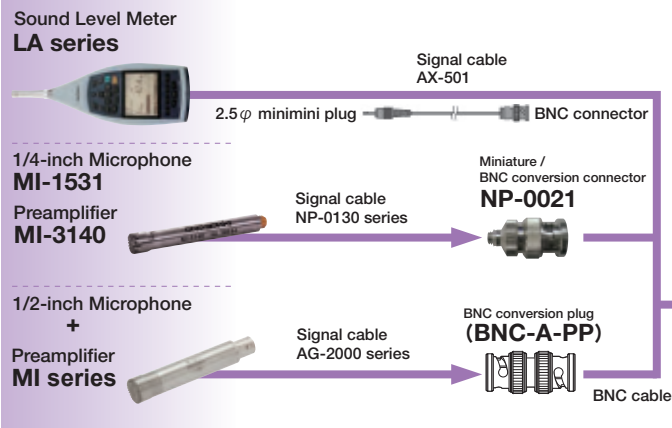

CF-9200/9400 system

Vibration

Laser Doppler Vibrometer / Laser Doppler surface Velocity meter
LV-series

Portable 4ch FFT Analyzer CF-9400

Portable 2ch FFT Analyzer CF-9200

Acoustics

Rotation

USB