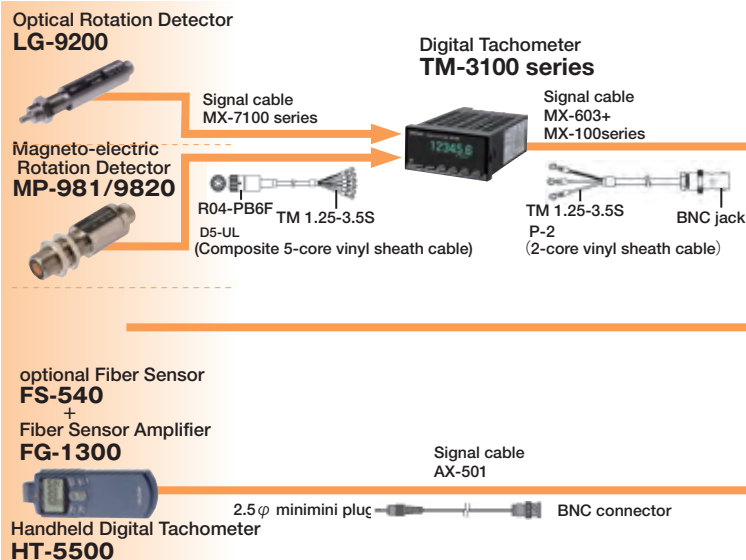

CF-9200/9400 system

Vibration

Laser Doppler Vibrometer / Laser Doppler surface Velocity meter
LV-series

Portable 4ch FFT Analyzer CF-9400

Portable 2ch FFT Analyzer CF-9200

Acoustics

Rotation

USB