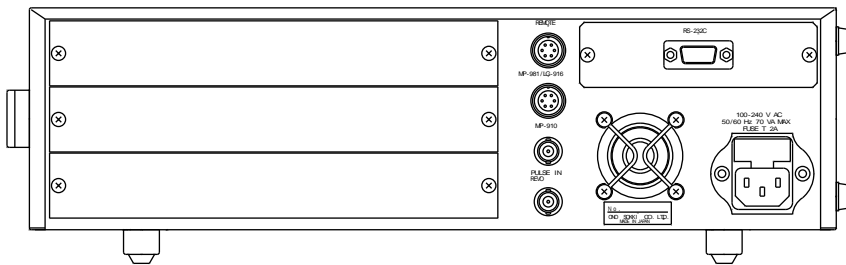

When mounting the 480mm width rack

Rear view

Panel cutout dimension

Note: Use UA-0001 mounting fixture for the 480mm width rack.

FM-2500
ONO SOKKI

Weight: Approx. 5kg (Option not included)
(Unit: mm)