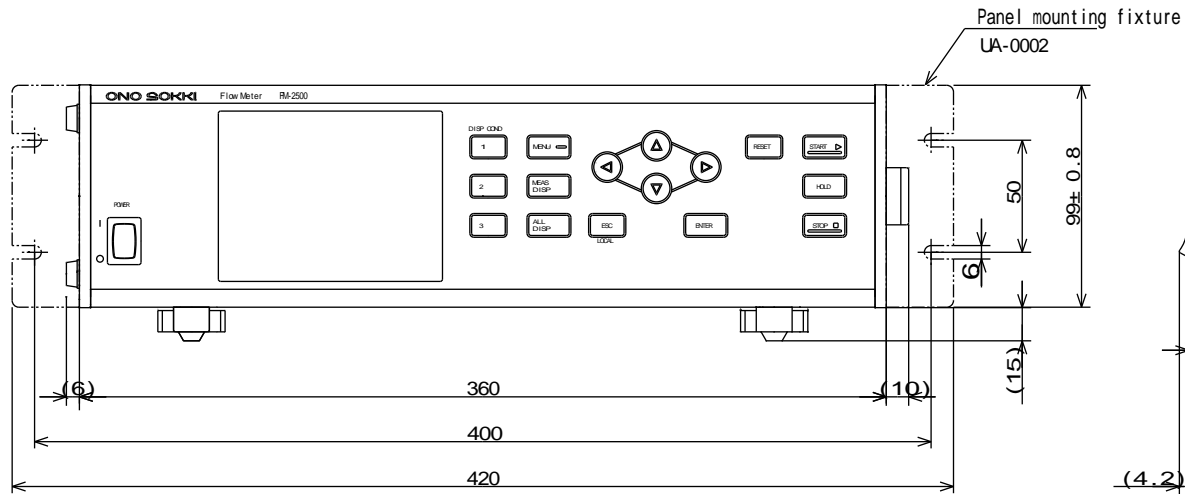

When mounting the 480mm width rack

Rear view

Panel cutout dimension

Note: Use UA-0001 mounting fixture for the 480mm width rack.

FM-2500
ONO SOKKI

Weight: Approx. 5kg (Option not included)
(Unit: mm)