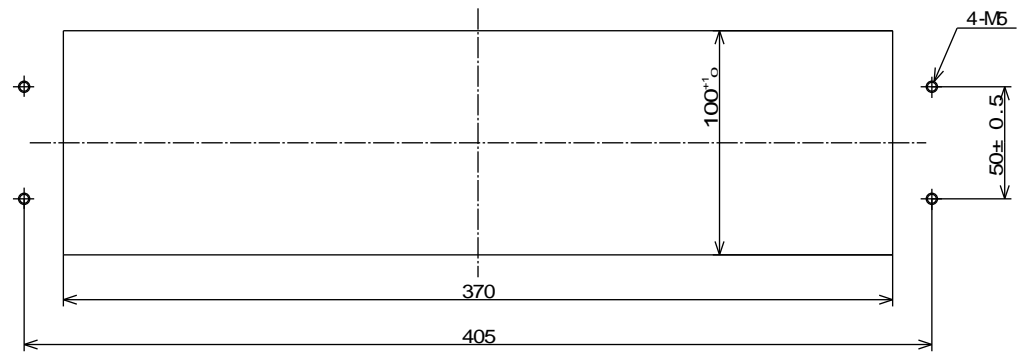

When mounting the 480mm width rack

Rear view

Panel cutout dimension

Note: Use UA-0001 mounting fixture for the 480mm width rack.

FM-2500
ONO SOKKI

Weight: Approx. 5kg (Option not included)
(Unit: mm)