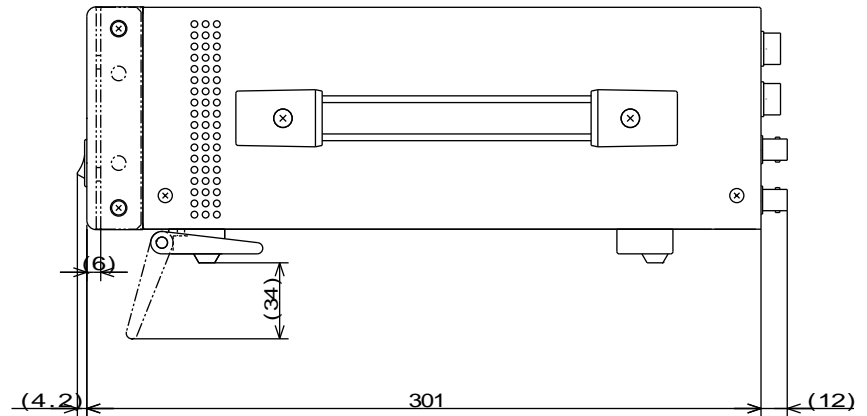

When mounting the 480mm width rack

Rear view

Panel cutout dimension

Note: Use UA-0001 mounting fixture for the 480mm width rack.

FM-2500
ONO SOKKI

Weight: Approx. 5kg (Option not included)
(Unit: mm)