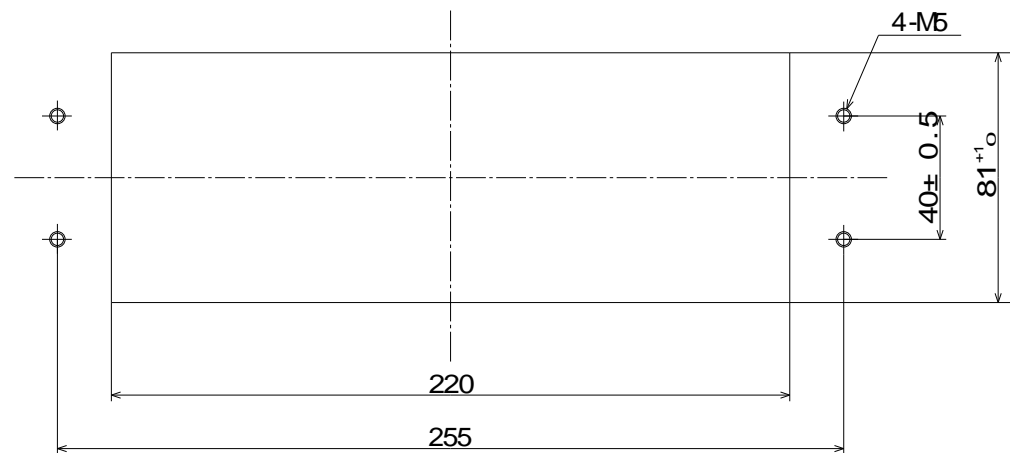

REAR VIEW

Panel cutout dimension

Weight: Approx. 3.0kg (Option not included)
(Unit: mm)

FM-1500
ONO SOKKI