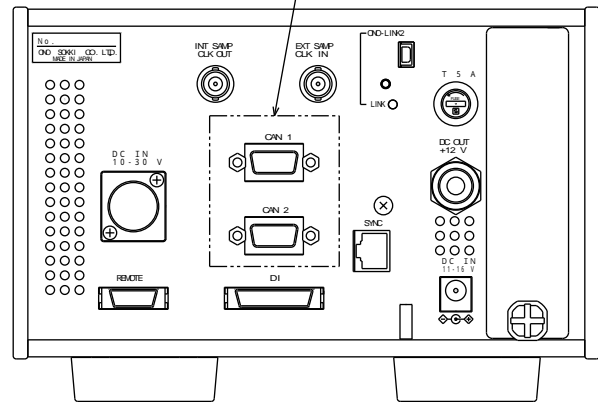

Measurement module
Option (sold separately)
DL - 0 3 6 3

CAN Interface
Option (sold separately)
DL - 0 3 9 0

REAR VIEW

DL-3100
ONOSOKKI