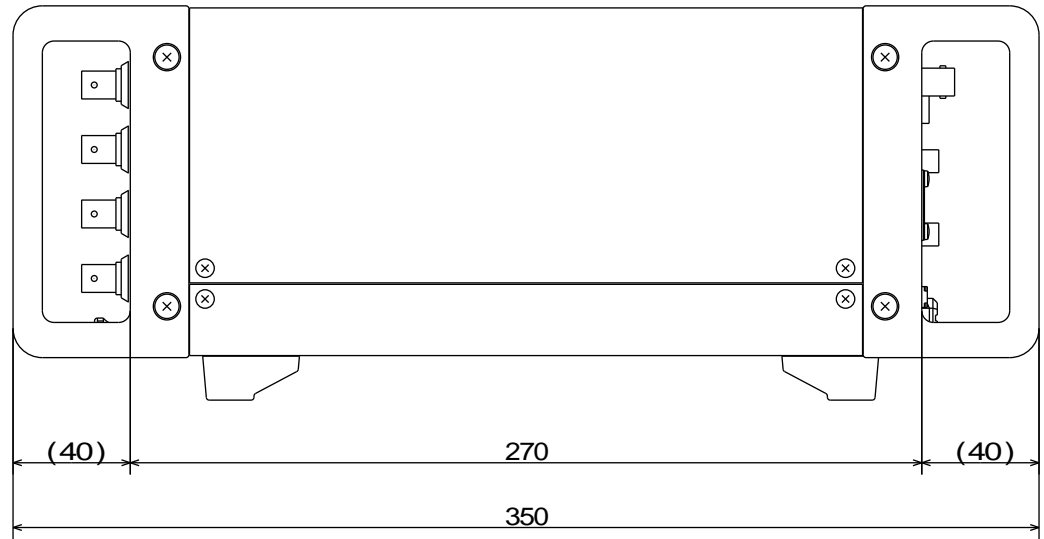

Measurement module
Option (sold separately)
DL - 0 3 6 3

CAN Interface
Option (sold separately)
DL - 0 3 9 0

REAR VIEW

DL-3100
ONOSOKKI