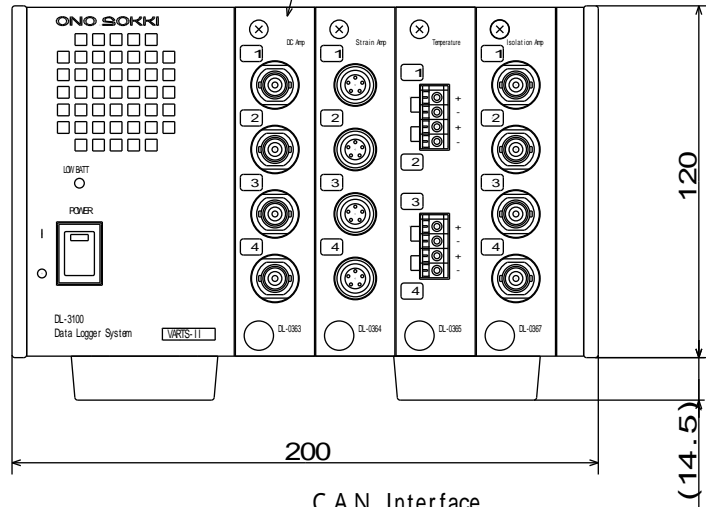

Measurement module
Option (sold separately)
DL - 0 3 6 3

CAN Interface
Option (sold separately)
DL - 0 3 9 0

REAR VIEW

DL-3100
ONOSOKKI