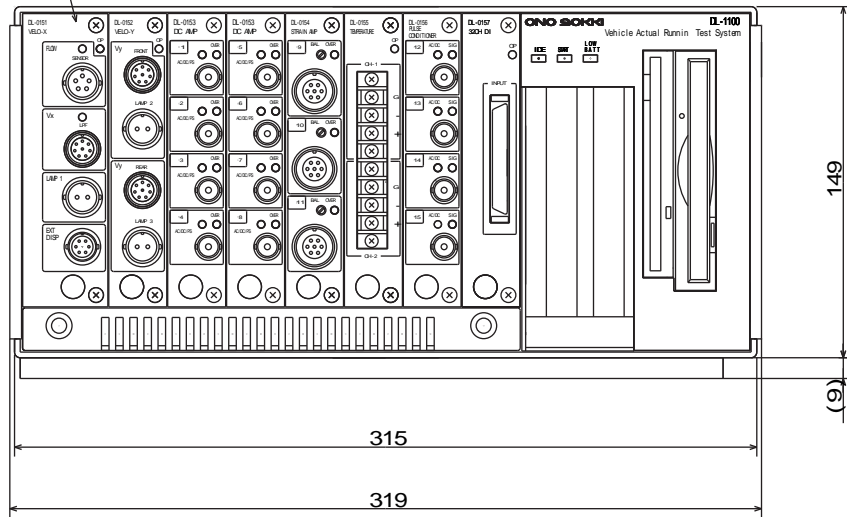

Options (Sold separately)
DL - 0151 0157

REAR VIEW

DL-1100
ONOSOKKI