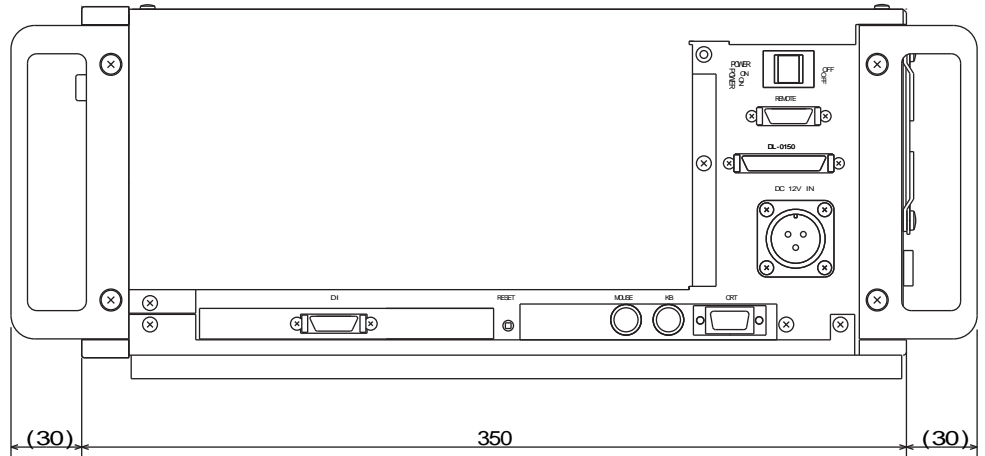

Options (Sold separately)
DL - 0151 0157

REAR VIEW

DL-1100
ONOSOKKI