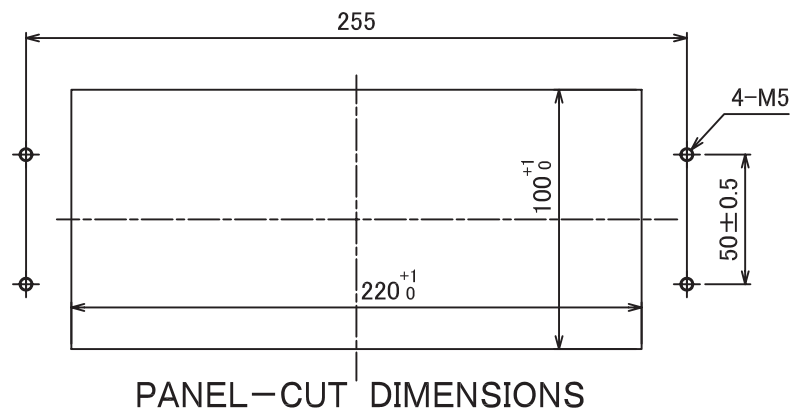

REAR VIEW

PANEL-CUT DIMENSIONS

Painting color: Ono Sokki standard color  
 Weight: Approx. 3 kg  
 (Unit: mm)

Note: It can be used as a panel mount type when panel mounting fixtures are attached replaced by a handle and stand stays.