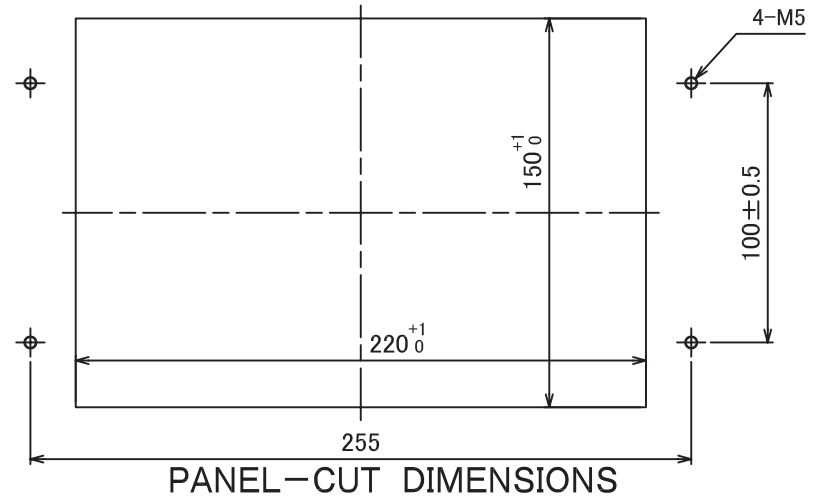

REAR VIEW

Painting color: Ono Sokki standard color  
 Weight: Approx. 4 kg  
 (Unit: mm)

Note: It can be used as a panel mount type when panel mounting fixtures are attached replaced by a handle and stand stays.