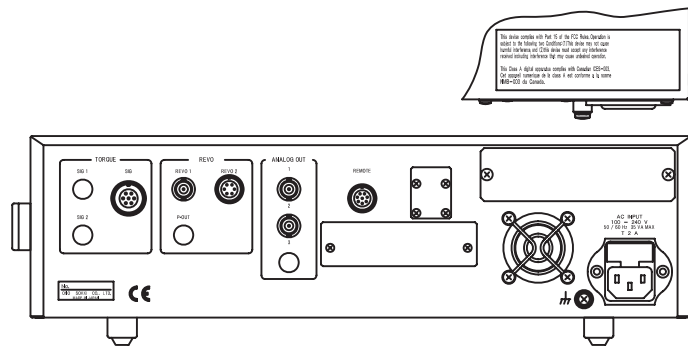

When mounting 480mm width rack

REAR VIEW

Painting color: ONO SOKKI standard color (OIS-TR033)
 Weight: Approx. 5kg (Options are not included.)
 (Unit: mm)

Note: The above becomes a panel type when the stand stays are removed and the panel mounting fixtures are attached.

TS-3200A
 ONOSOKKI