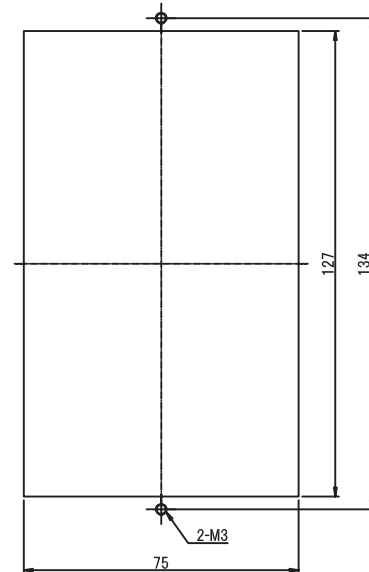

REAR VIEW

PANEL-CUT DIMENSIONS

Painting color: Ono Sokki standard color
 Weight: Approx. 1.8 kg

TH-5100
ONOSOKKI