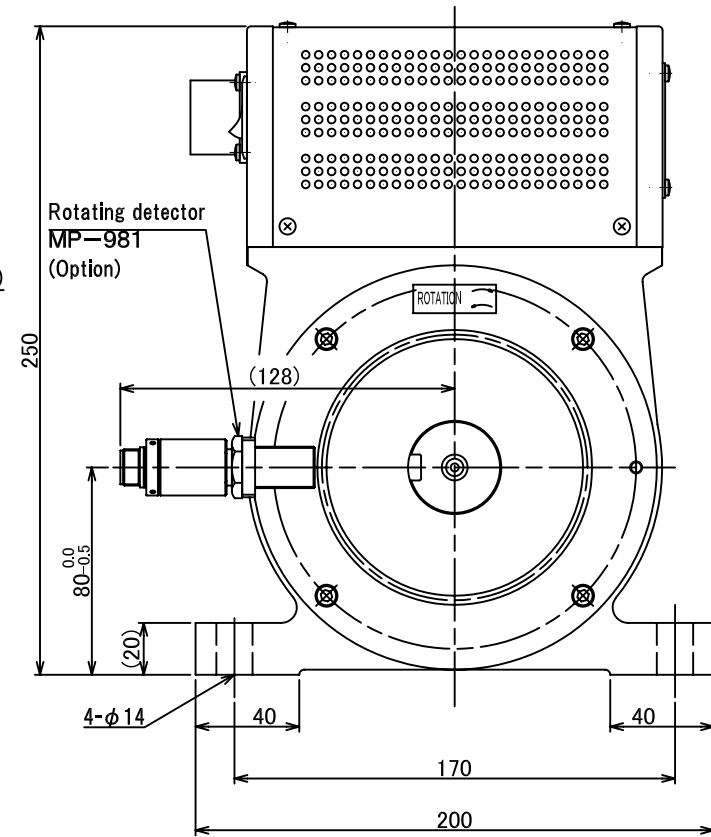

Key-groove dimension on both shaft ends

(Note)

1. Same dimension for 115V AC and 230V AC specification.

SS-201E/SS-501E

ONOSOKKI