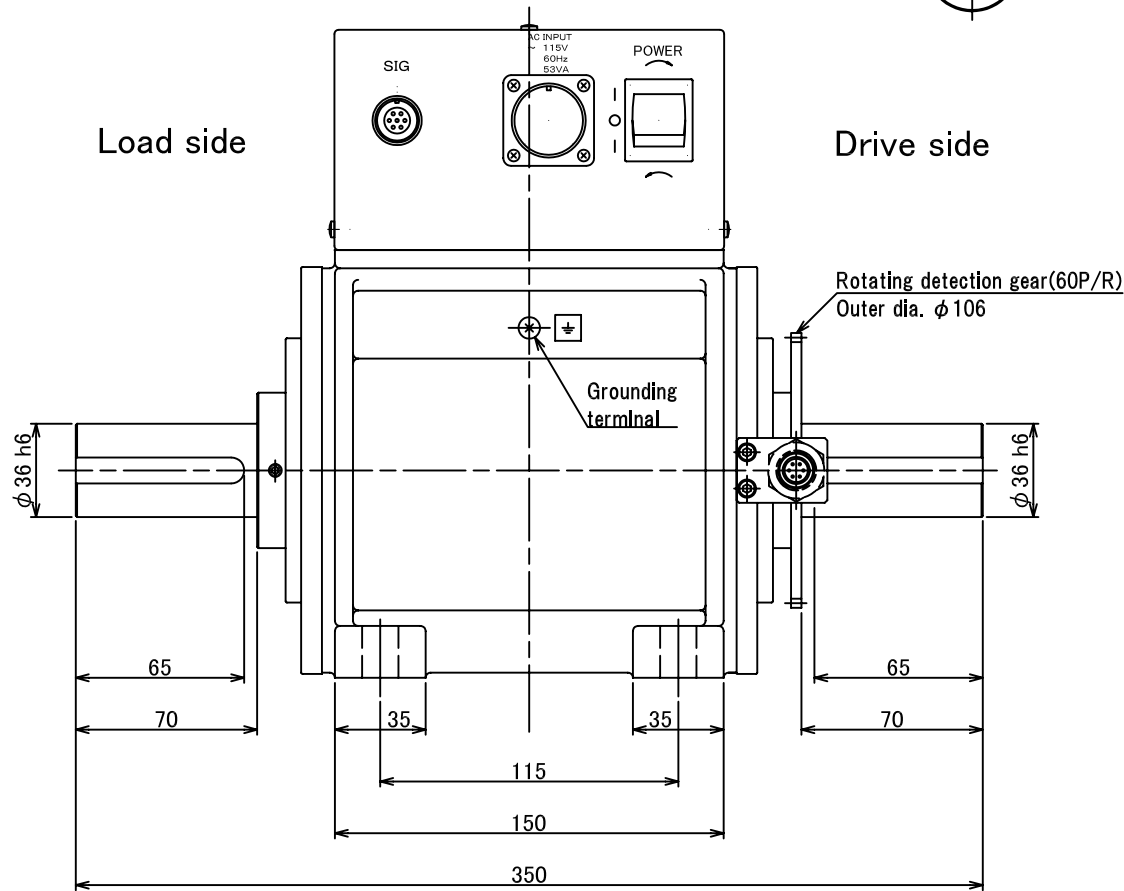

Key-groove dimension on both shaft ends

(Note)

1. Same dimension for 115V AC and 230V AC specification.

SS-201E/SS-501E

ONOSOKKI