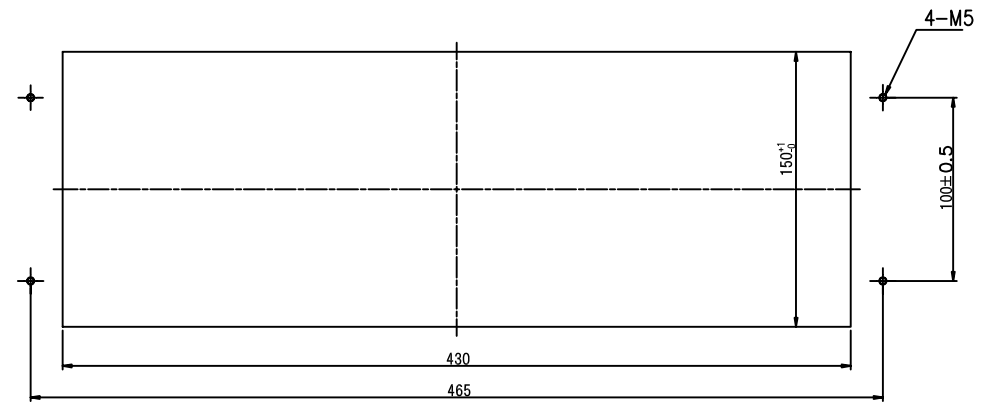

Rear view

Panel cutout dimensions

Painting color: ONO SOKKI standard color
 Weight: Approx. 13kg
 (Unit: mm)

BA-910B
 ONO SOKKI