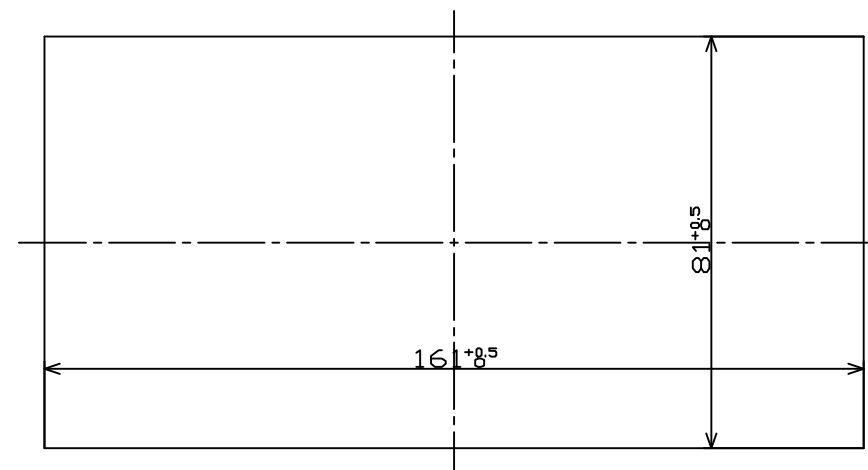

REAR VIEW

PANEL-CUT DIMENSIONS

質量：約2kg

TM-334B  
ONO SOKKI