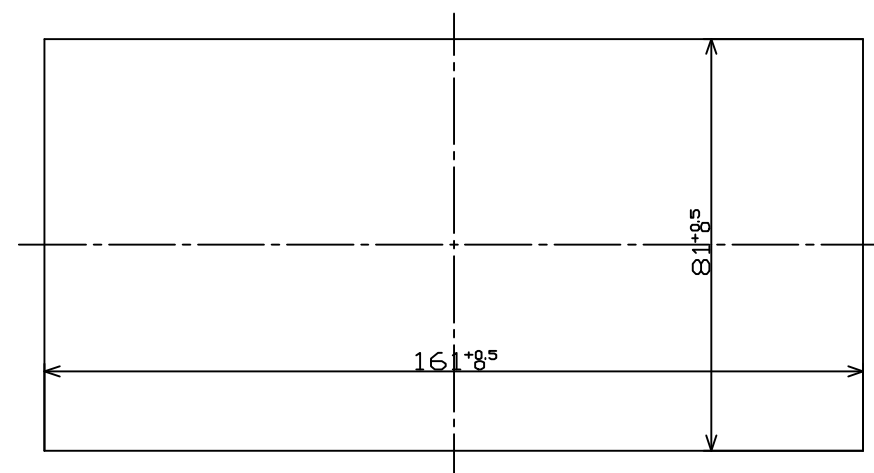

REAR VIEW

PANEL-CUT DIMENSIONS

質量：約1.7kg

TM-225
ONO SOKKI