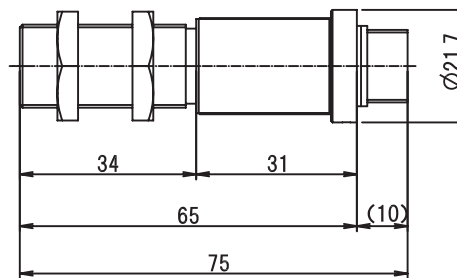

Pin number of connector (view from a connector side)

Connector pin number	A	B	C	D	E	F
Cable color	Blue	White	Red	Shield	Green	Black
	SIG OUT	NC	+12	CASE	COM	COM

MP-9820

ONOSOKKI