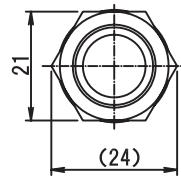

Pin number of connector (view from a connector side)

Connector pin number	A	B	C	D	E	F
Cable color	Blue	White	Red	Shield	Green	Black
	SIG OUT	NC	+12	CASE	COM	COM

MP-9820

ONOSOKKI