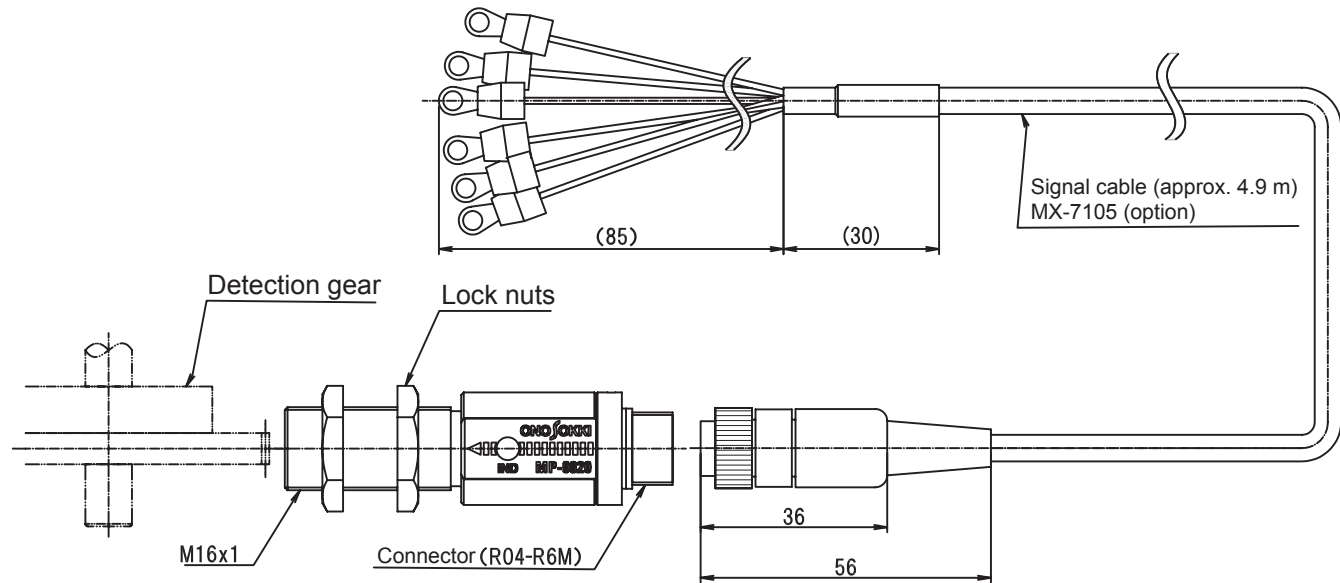

Pin number of connector (view from a connector side)

Connector pin number	A	B	C	D	E	F
Cable color	Blue	White	Red	Shield	Green	Black
	SIG OUT	NC	+12	CASE	COM	COM

MP-9820

ONOSOKKI