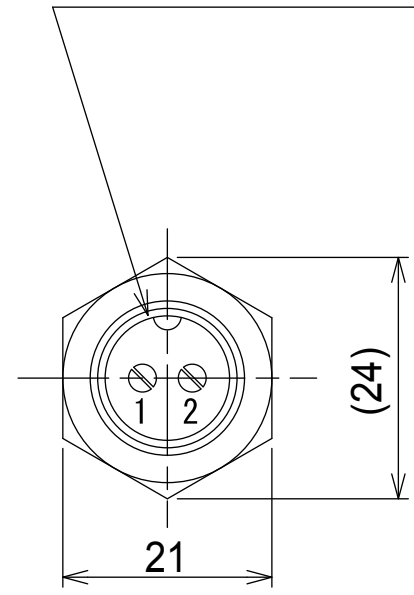

CONNECTOR (HS12RG-2)
 1: SIGNAL
 2: COMMON

Weight: Approx. 90g
 (Unit: mm)

MP-9120
 ONOSOKKI