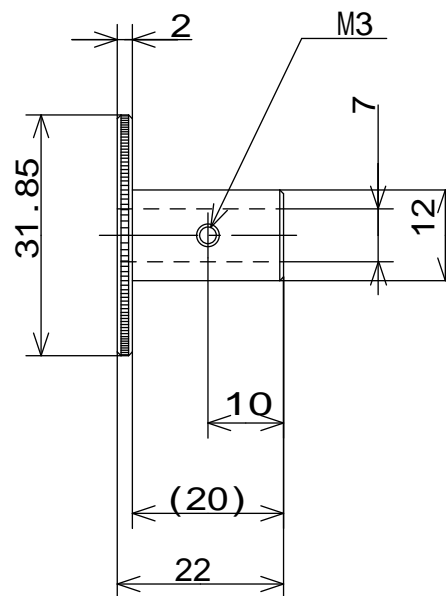

Material:Stainless

KS - 500
ONO SOKKI