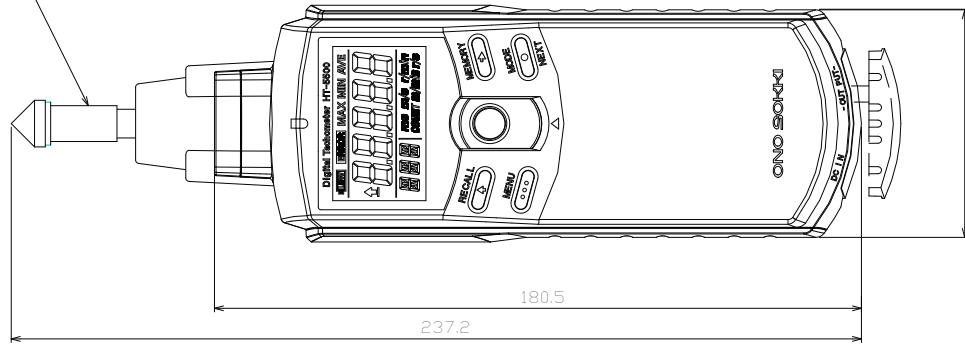

HT-0502
Contact Adapter

Tripod attachment screw
1/4 Depth 6

Weight: Approx 329g (incl. HT-0502 Contact Adapter & Batteries)
(Unit: mm)

HT-5500
ONO SOKKI