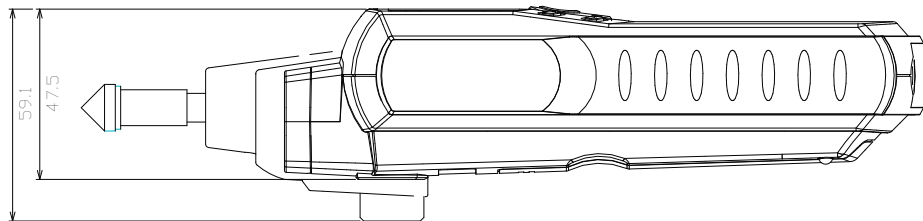

HT-0502
Contact Adapter

Tripod attachment screw
1/4 Depth 6

Weight: Approx 329g (incl. HT-0502 Contact Adapter & Batteries)
(Unit: mm)

HT-5500
ONO SOKKI