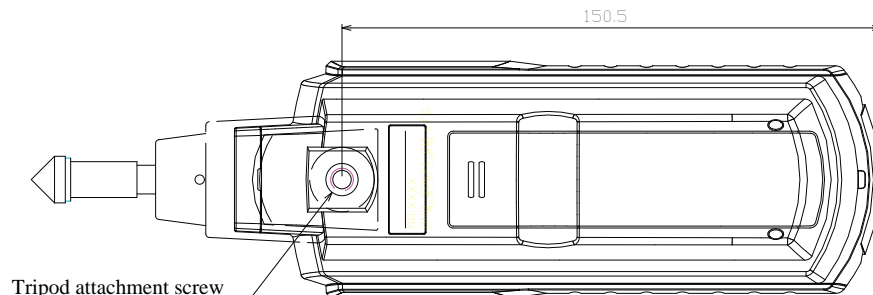

HT-0502
Contact Adapter

Tripod attachment screw
1/4 Depth 6

Weight: Approx 329g (incl. HT-0502 Contact Adapter & Batteries)
(Unit: mm)

HT-5500
ONO SOKKI