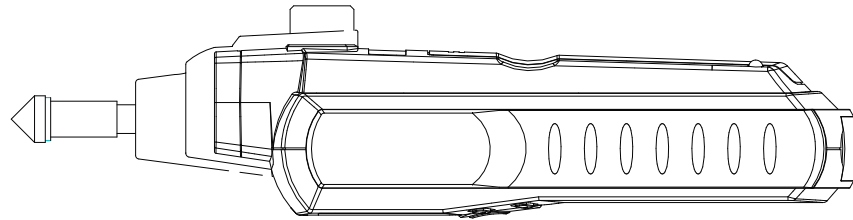

HT-0502
Contact Adapter

Tripod attachment screw
1/4 Depth 6

Weight: Approx 329g (incl. HT-0502 Contact Adapter & Batteries)
(Unit: mm)

HT-5500
ONO SOKKI