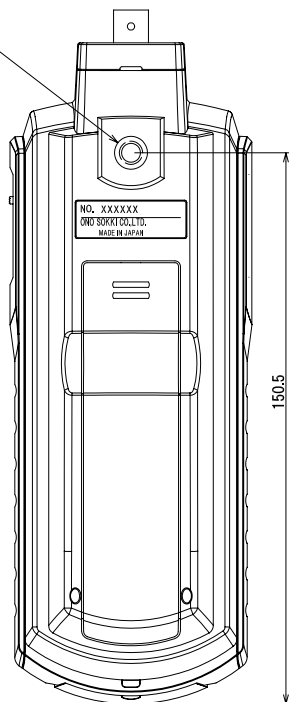

Tripod attachment screw
1/4 Depth 6

Weight: Approx. 230 g (main unit only, batteries not included)
(Unit: mm)

FT-7100
ONOSOKKI