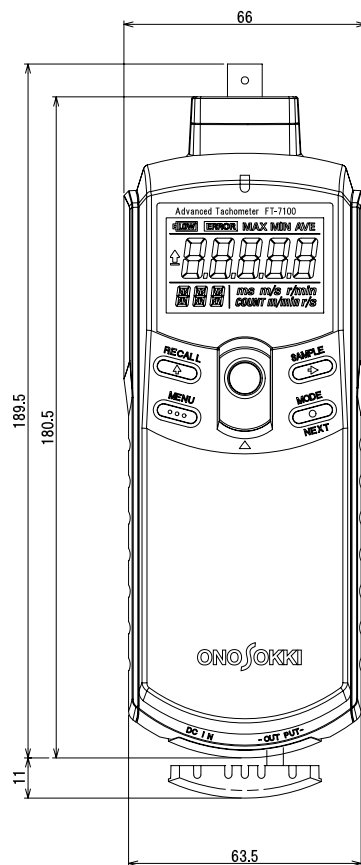

Tripod attachment screw
1/4 Depth 6

Weight: Approx. 230 g (main unit only, batteries not included)
(Unit: mm)

FT-7100
ONOSOKKI