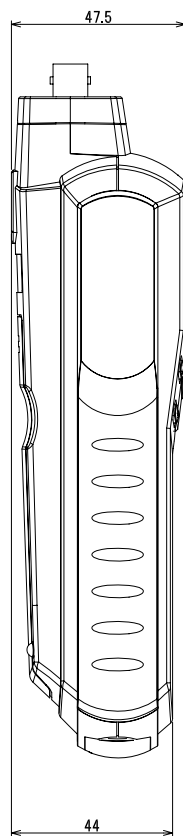

Tripod attachment screw
1/4 Depth 6

Weight: Approx. 230 g (main unit only, batteries not included)
(Unit: mm)

FT-7100
ONOSOKKI