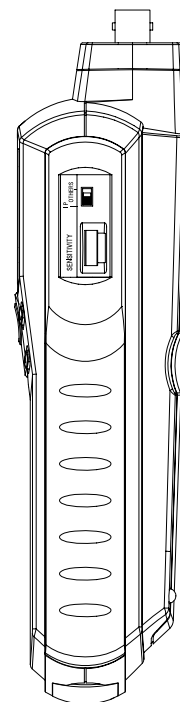

Tripod attachment screw
1/4 Depth 6

Weight: Approx. 230 g (main unit only, batteries not included)
(Unit: mm)

FT-7100
ONOSOKKI