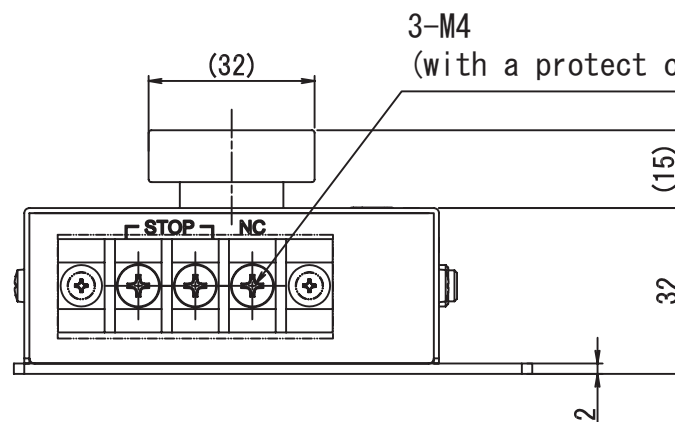

Emergency stop switch

3-M4
(with a protect cover for cable and terminal)

(Unit : mm)

EC-0203
ONOSOKKI