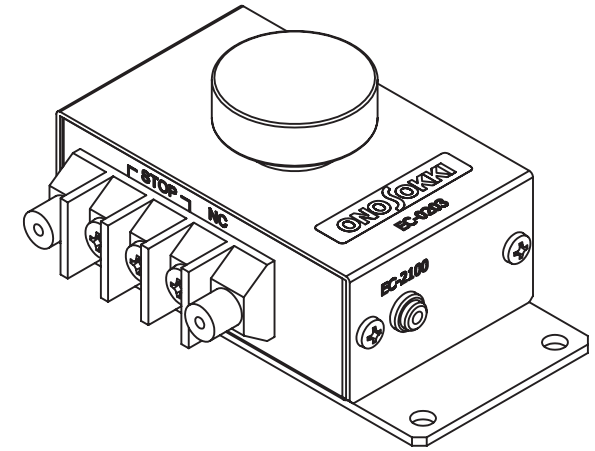

Emergency stop switch

3-M4
(with a protect cover for cable and terminal)

(Unit : mm)

EC-0203
ONOSOKKI