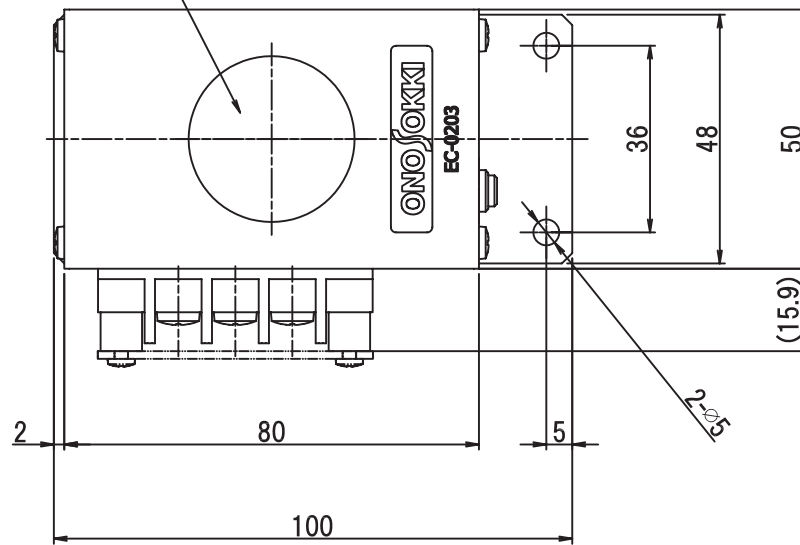

Emergency stop switch

3-M4
(with a protect cover for cable and terminal)

(Unit : mm)

EC-0203
ONOSOKKI