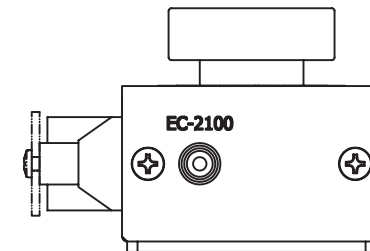

Emergency stop switch

3-M4
(with a protect cover for cable and terminal)

(Unit : mm)

EC-0203
ONOSOKKI