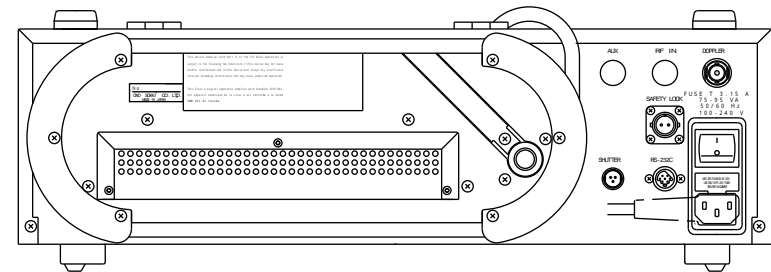

FRONT VIEW

REAR VIEW

Weight: Approx. 12kg

The sensor unit for LV-1720 is the same as for LV-1710.

LV-1720
ONO SOKKI