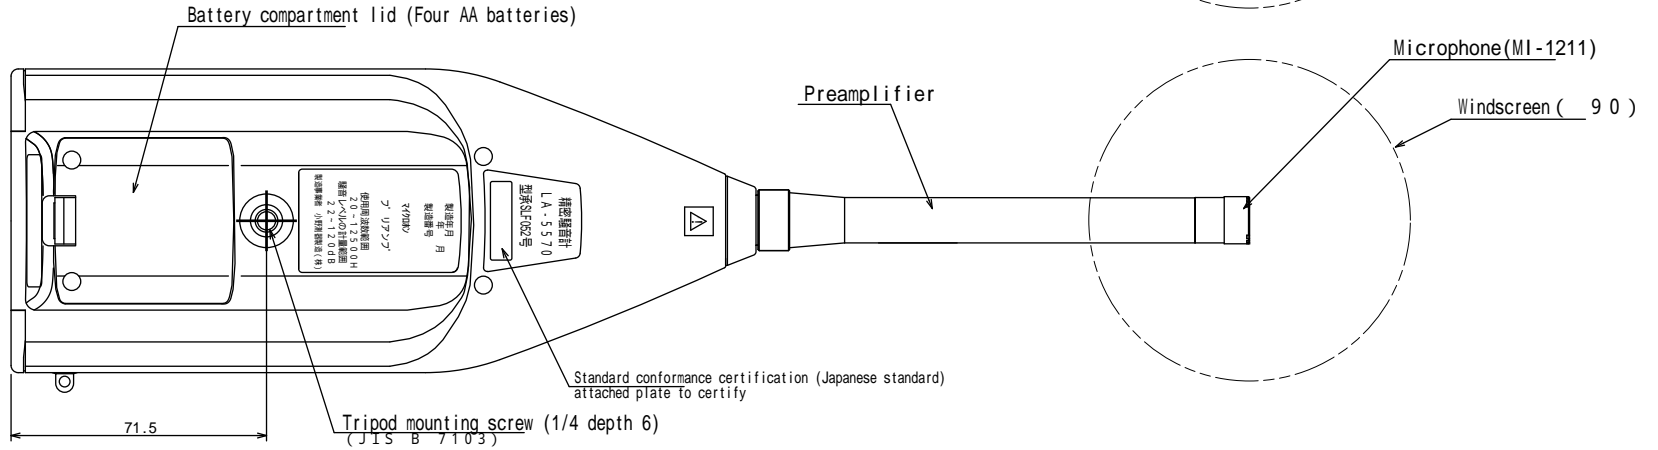

Connector cover

(Open/Close connector cover)

Weight: Approx. 550g (batteries included)  
 (Unit: mm)

**LA-5570**  
**ONO SOKKI**