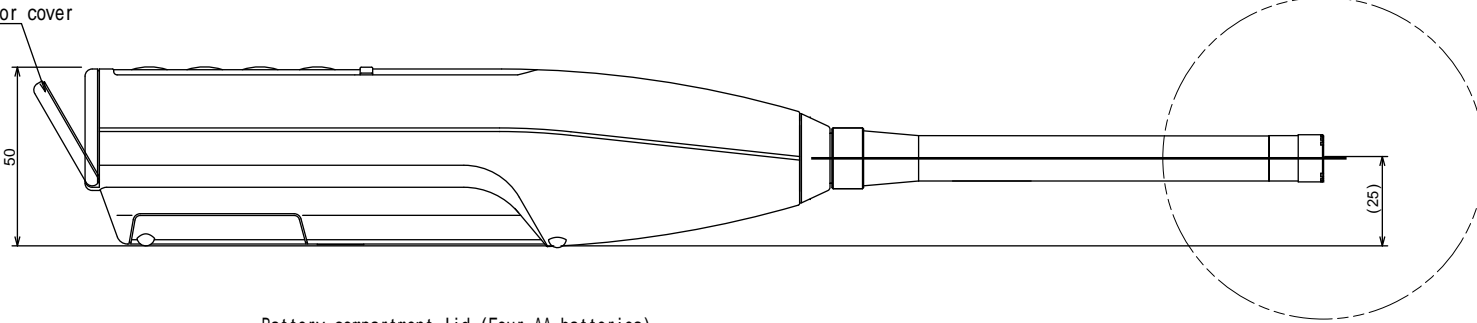

Connector cover

(Open/Close connector cover)

Weight: Approx. 550g (batteries included)  
 (Unit: mm)

**LA-5570**  
**ONO SOKKI**