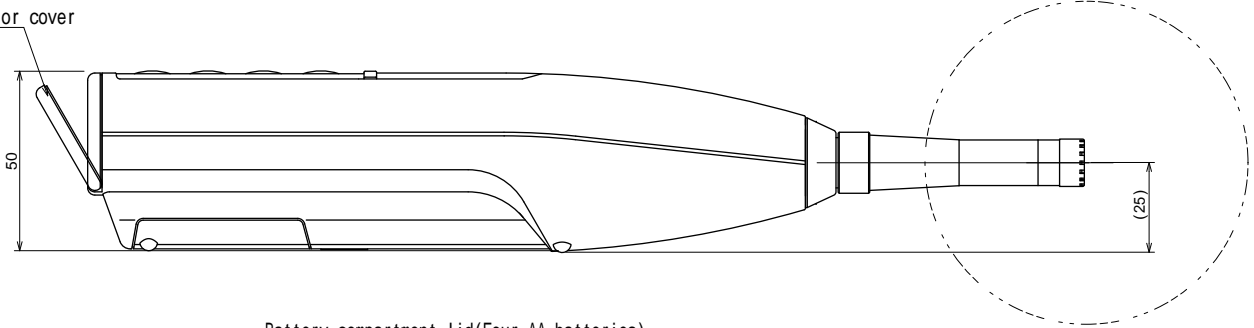

Connector cover

(Open/Close connector cover)

Weight: Approx. 500g(batteries included)
(Unit: mm)

LA-2560
ONO SOKKI