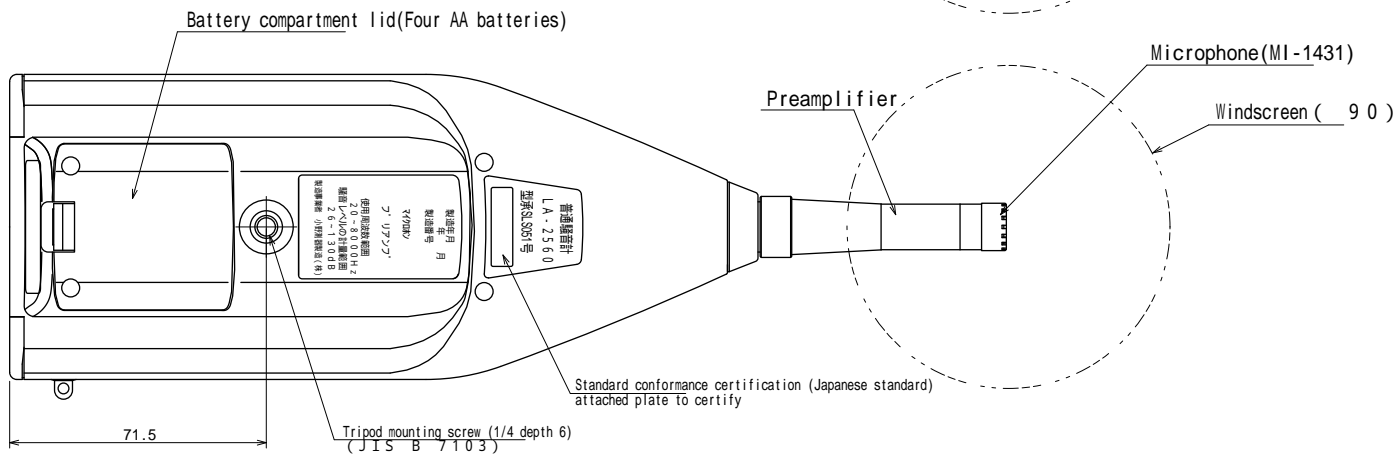

Connector cover

(Open/Close connector cover)

Weight: Approx. 500g(batteries included)
(Unit: mm)

LA-2560
ONO SOKKI