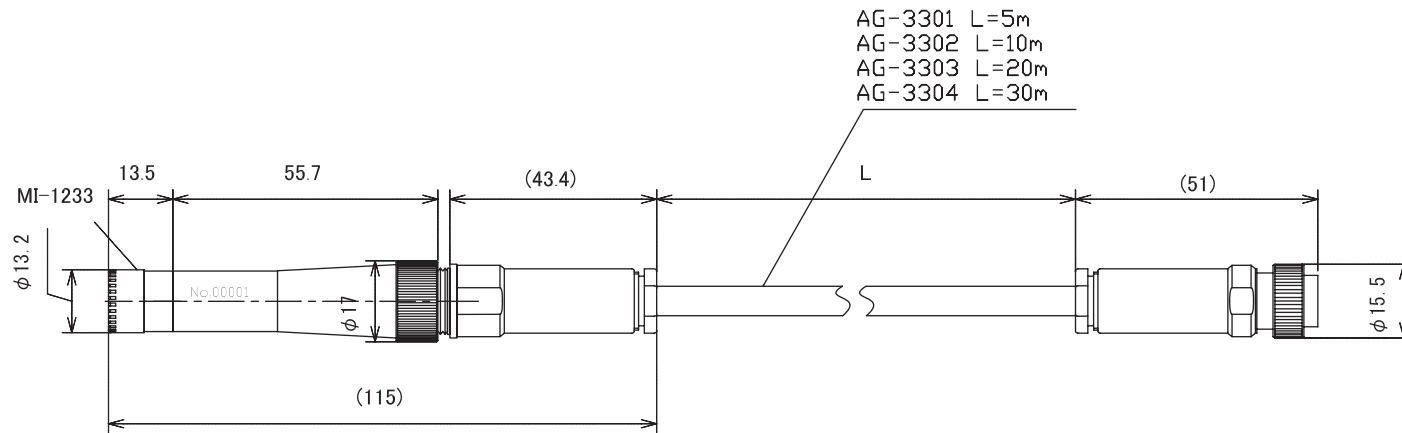

Connecting the microphone extension cable between the main unit and preamplifier of LA-5560/5111 (Type I)

When mounting MI-0301 Microphone adapter