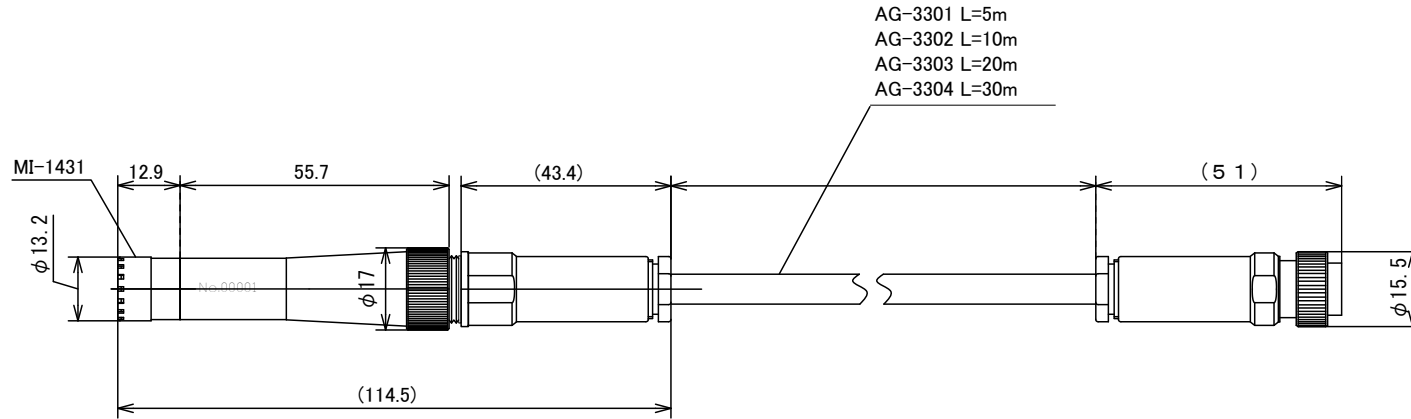

Connecting the microphone extension cable between the main unit and preamplifier of LA-2560, 2111, 1210, 1220, 1240 and 1250 (Type II)

When mounting MI-0301 Microphone adapter