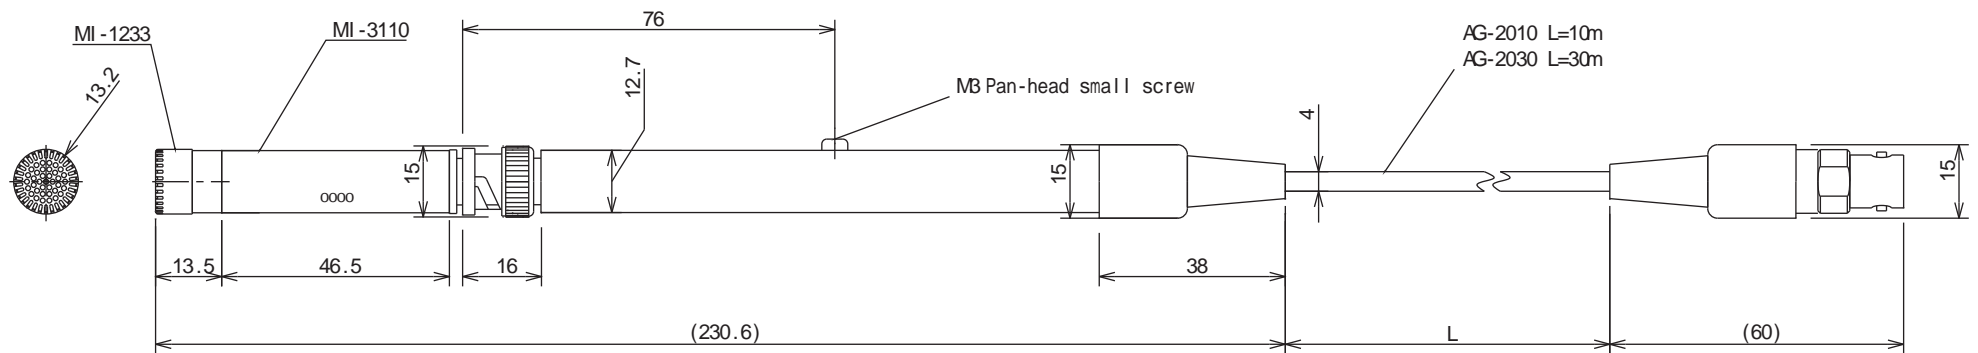

Connecting the microphone extension cable between the main unit and preamplifier of LA-4350 (Type I)

When mounting MI-0301 Microphone adapter