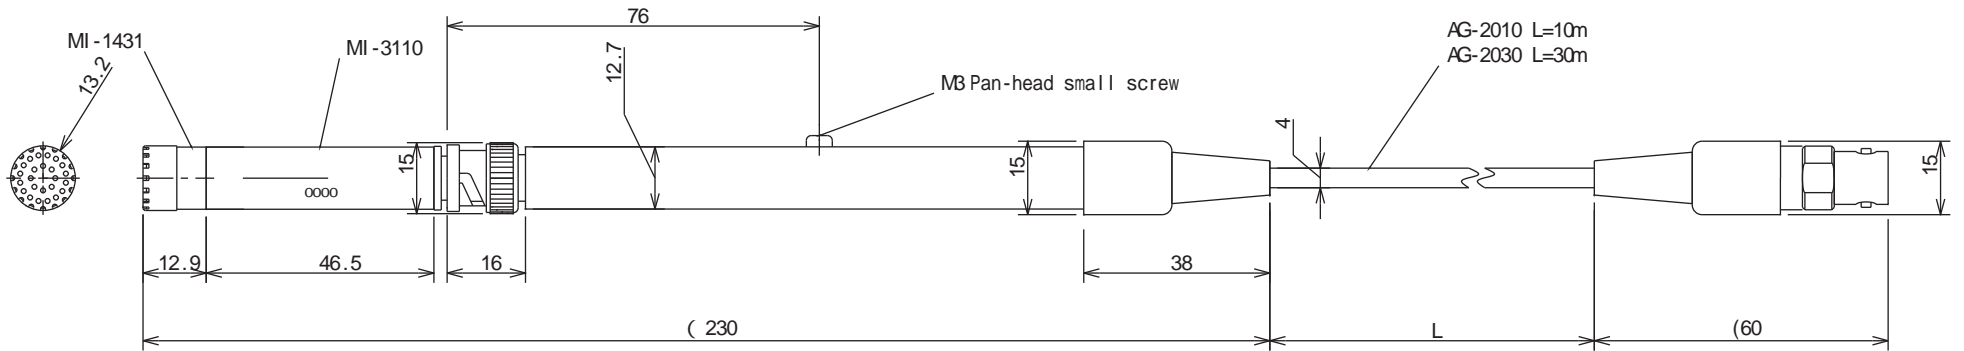

Connecting the microphone extension cable between the main unit and preamplifier of LA-1350 (Type II).

When mounting MI-0301 Microphone adapter