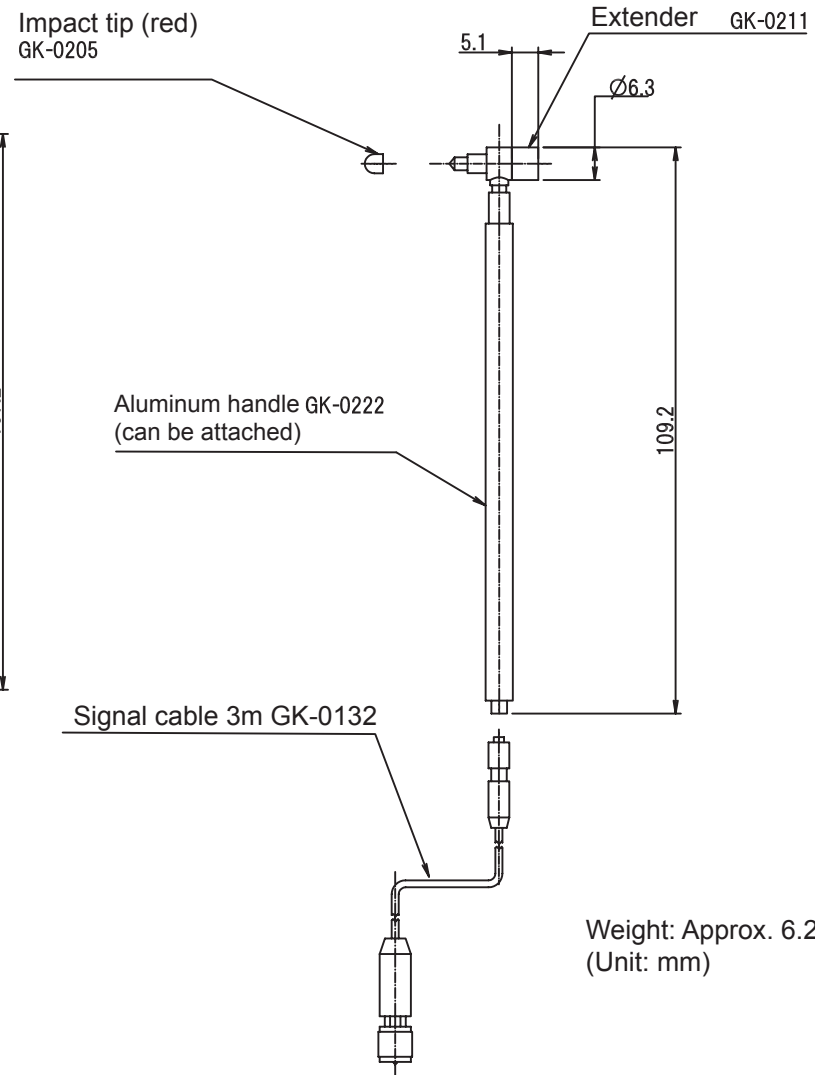

Weight: Approx. 4.8g
(Unit: mm)

Weight: Approx. 6.2g (not including cable)
(Unit: mm)

GK-2110
ONOSOKKI