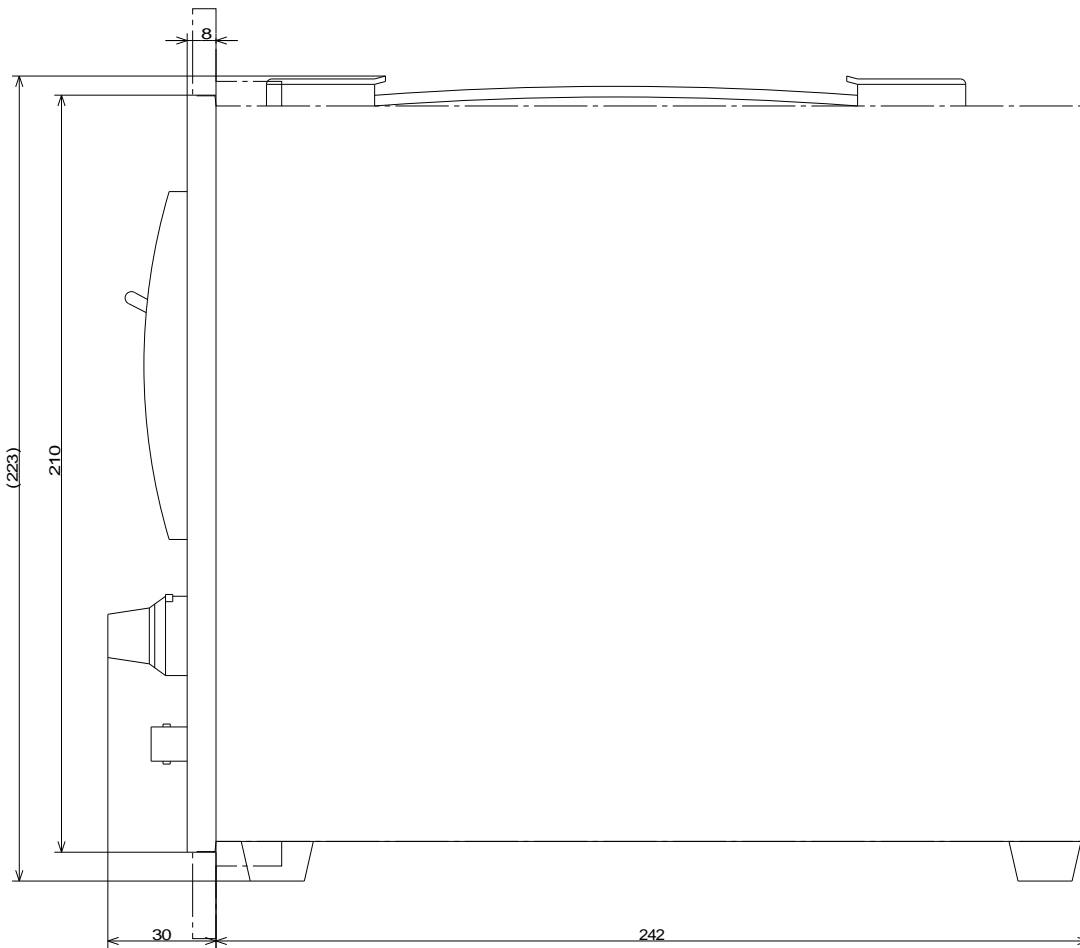

Panel mounting fixture (option)
VT-0051

Panel cutout dimensions

VT-510
ONO SOKKI