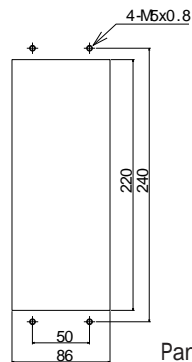

Panel mounting fixture (option)
VT-0051

Panel cutout dimensions

VT-510
ONO SOKKI