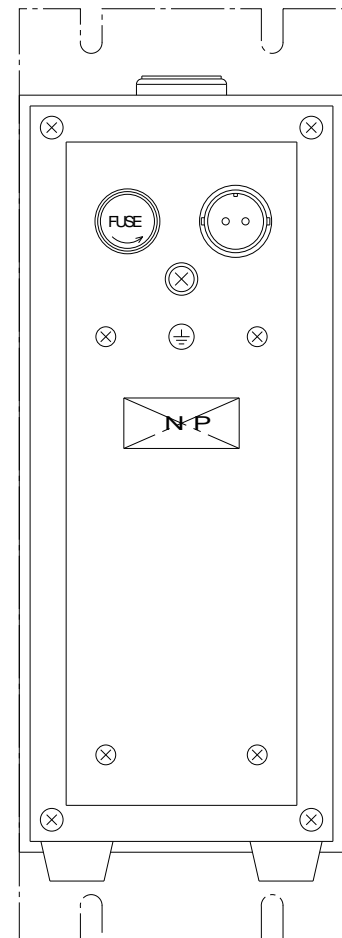

Panel mounting fixture (option)
VT-0051

Panel cutout dimensions

VT-510
ONO SOKKI