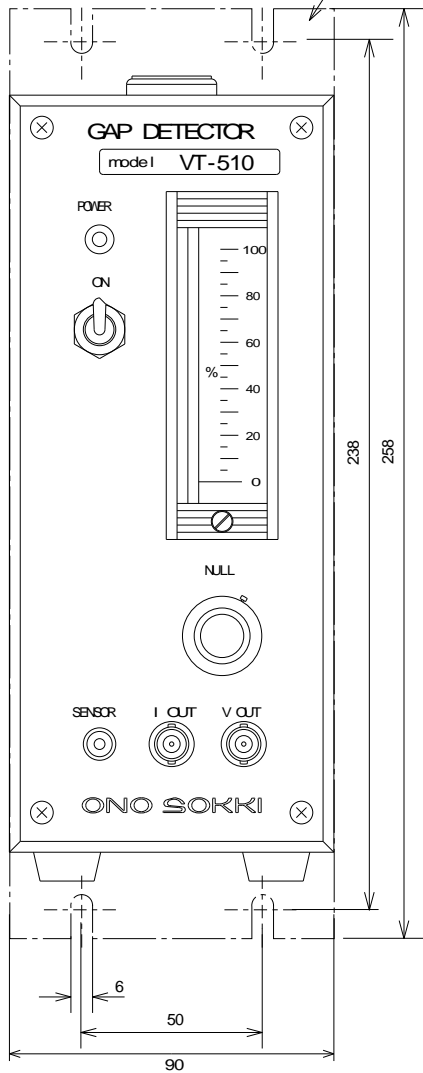

Panel mounting fixture (option)
VT-0051

Panel cutout dimensions

VT-510
ONO SOKKI