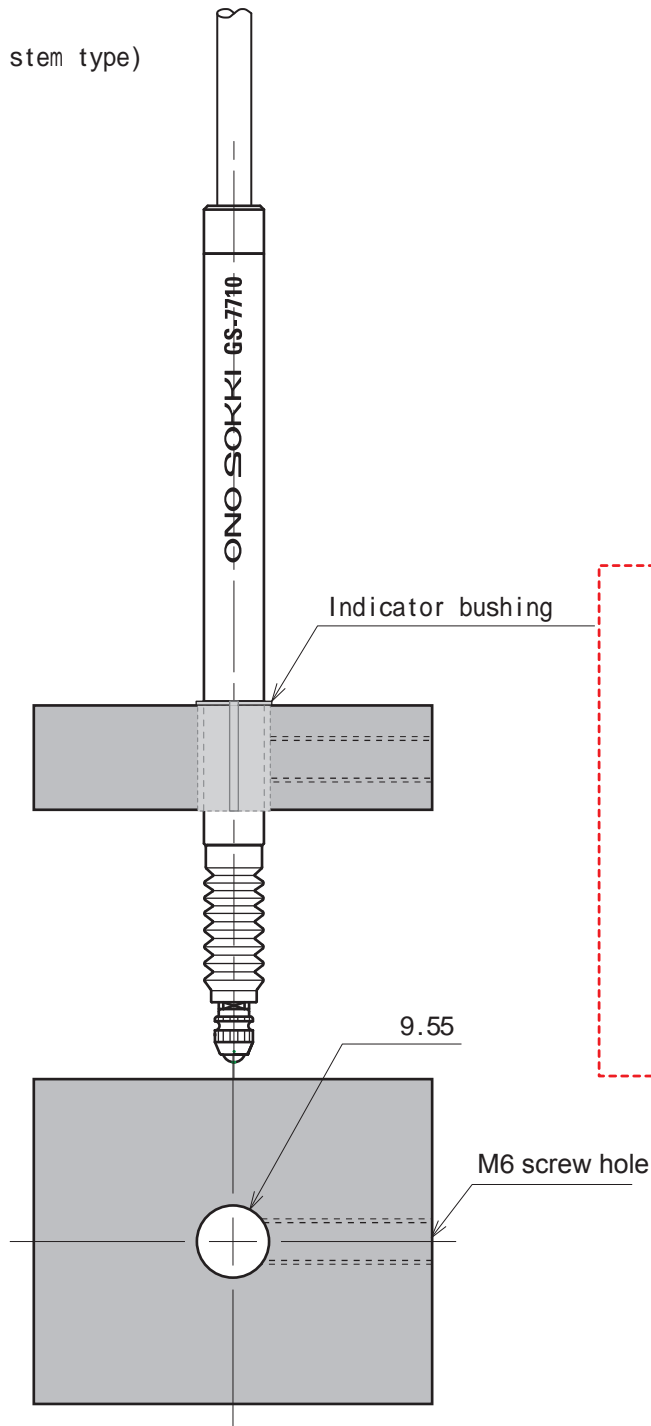

# Method for mounting the Linear Gauge Sensor

ONO SOKKI

GS-7710/7210L (standard stem type)

GS-7710N/7210LN (nut-mounted stem type)