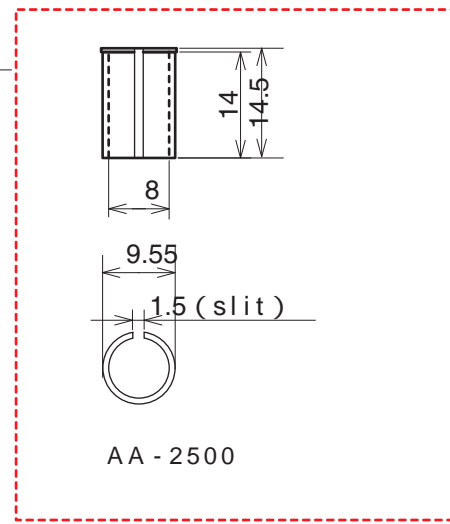

# Method for mounting the Linear Gauge Sensor

ONO SOKKI

GS-7710/7210L (standard stem type)

GS-7710N/7210LN (nut-mounted stem type)