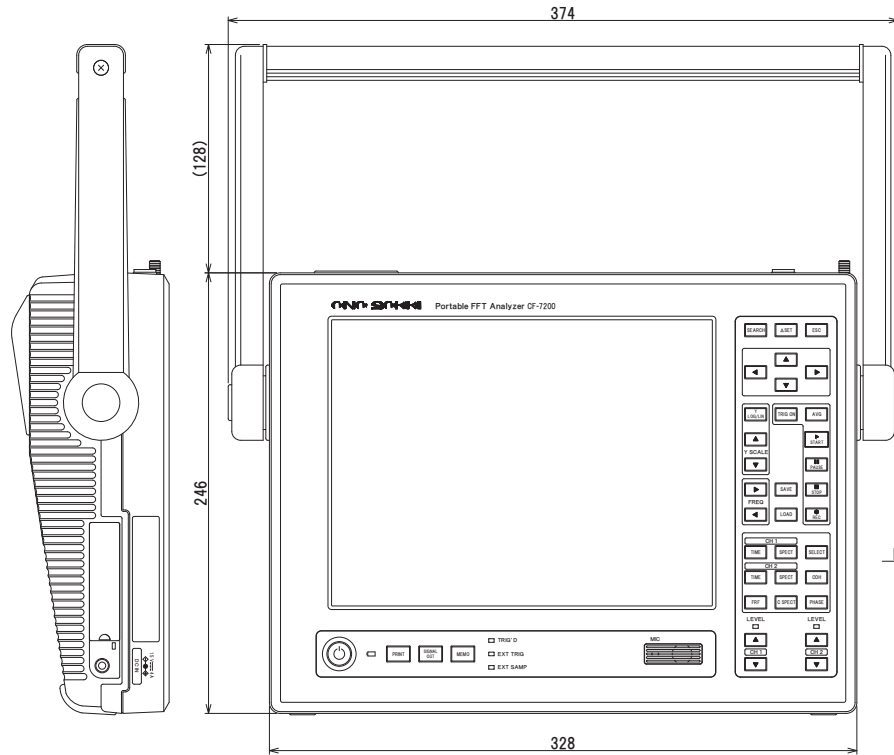

TOP

BATTERY

LEFT

FRONT

RIGHT

REAR

Weight: Approx. 3.5kg (Approx. 4.8kg incl. Battery pack)  
 (unit: mm)

**CF-7200**  
 ONO SOKKI