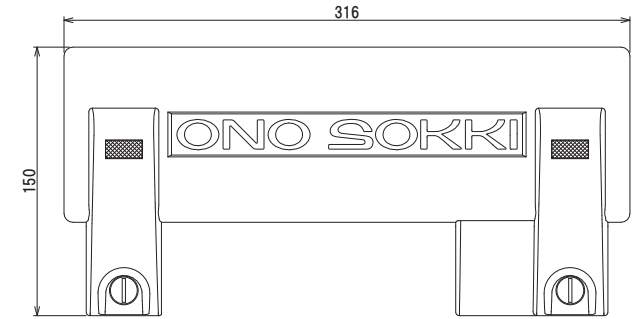

TOP

BATTERY

LEFT

FRONT

RIGHT

REAR

Weight: Approx. 3.5kg (Approx. 4.8kg incl. Battery pack)  
 (unit: mm)

**CF-7200**  
 ONO SOKKI