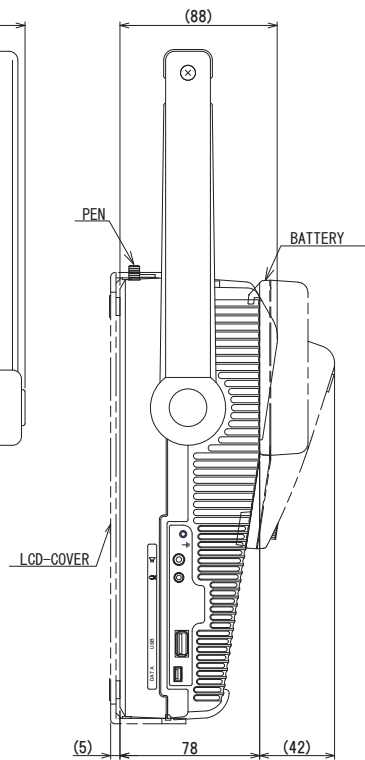

TOP

BATTERY

LEFT

FRONT

RIGHT

REAR

Weight: Approx. 3.5kg (Approx. 4.8kg incl. Battery pack)  
 (unit: mm)

**CF-7200**  
 ONO SOKKI