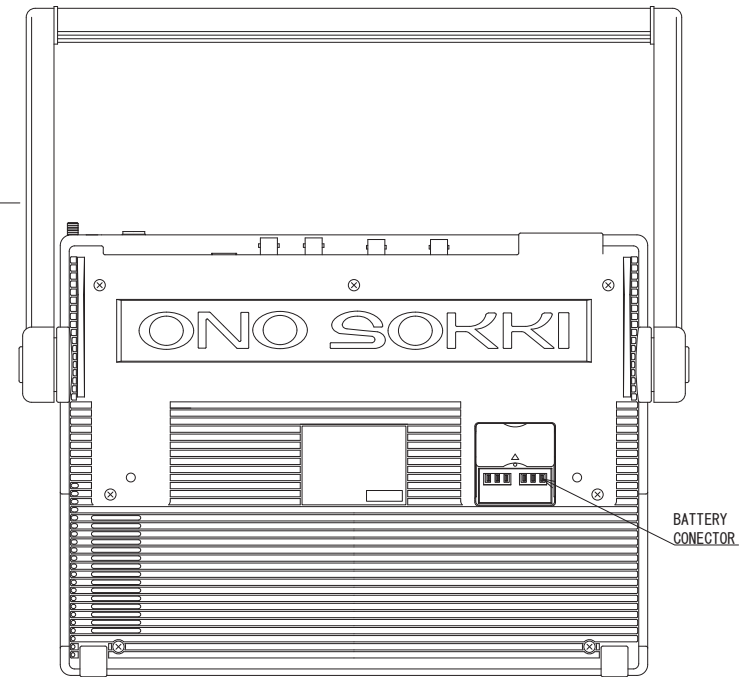

TOP

BATTERY

LEFT

FRONT

RIGHT

REAR

Weight: Approx. 3.5kg (Approx. 4.8kg incl. Battery pack)  
 (unit: mm)

**CF-7200**  
 ONO SOKKI