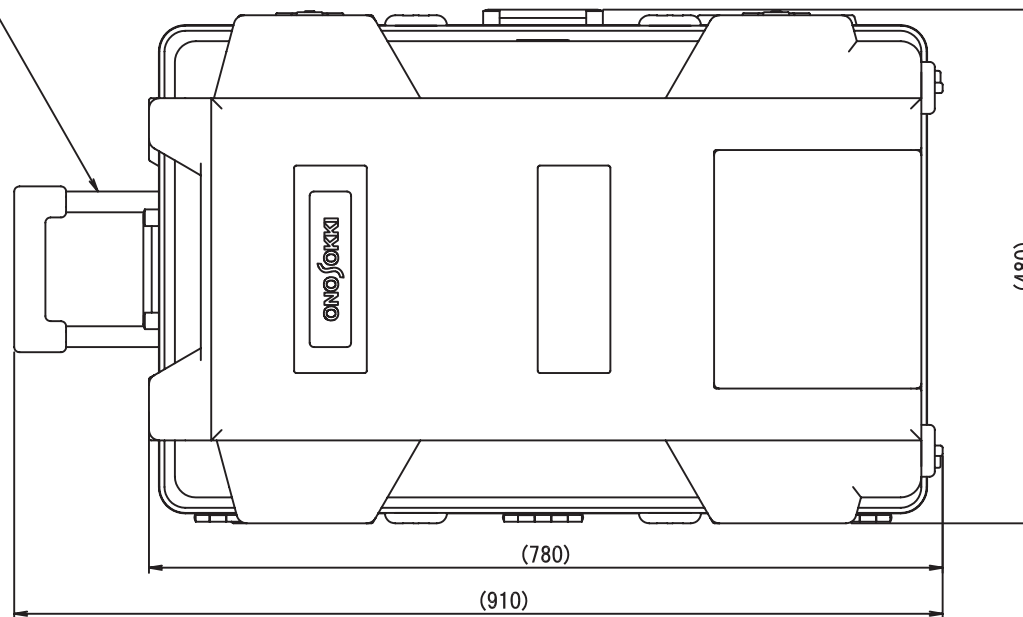

Carrying handle (can be accommodated)

Weight: Approx. 6kg

CC-0036A
ONOSOKKI